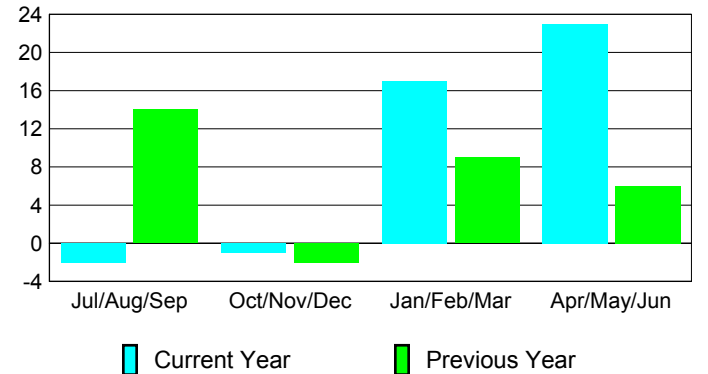

Membership Results
2009-2010

Membership
2008-2009

Month	Net Memb Goal	Actual New Memb	Actual Dropped Memb	Gain/Loss of Memb	Gain/Loss of Memb
Jul/Aug/Sep	6	29	-31	-2	14
Oct/Nov/Dec	3	22	-23	-1	-2
Jan/Feb/Mar	6	40	-23	17	9
Apr/May/June	3	60	-37	23	6
Totals	18	151	-114	37	27

Membership Results 2009-2010

Goal, New, Dropped, Gain/Loss

Comparison of Membership Gain/Loss

Current Year Compared to the Previous Year

Gender Comparison 2009-2010

Male

Female