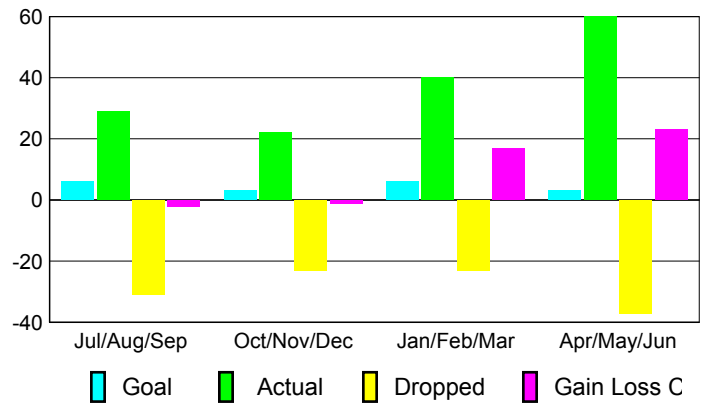

Membership Results 2009-2010

Goal, New, Dropped, Gain/Loss

Comparison of Membership Gain/Loss

Current Year Compared to the Previous Year